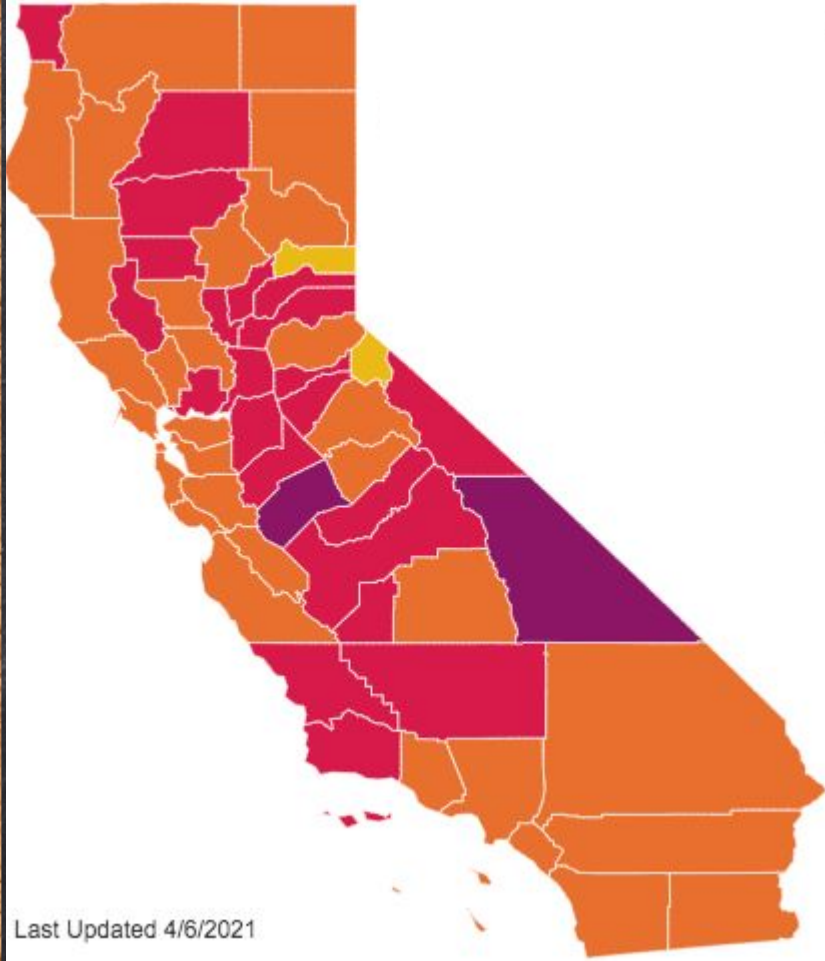

COVID-19 Update

April 8, 2021

I

Tulare County Update

01 Orange Tier

Last Updated 4/6/2021

Tulare County

San Joaquin Valley Region

2

Enrollment Update

Sierra Vista Enrollment- 401 Students

Total Enrollment- 5,466 Students

7.3% of students on Distance Learning

A red brushstroke graphic consisting of numerous parallel lines of varying lengths and orientations, creating a textured, hand-drawn effect. The number '3' is centered within this graphic.